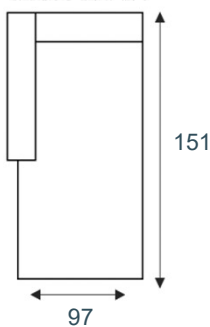

Longchair arm L | R
LONGCHAIR