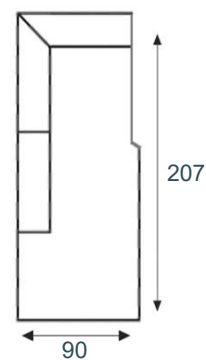

Hoek met eiland L | R
CORNER + SITTING ISLAND L/R