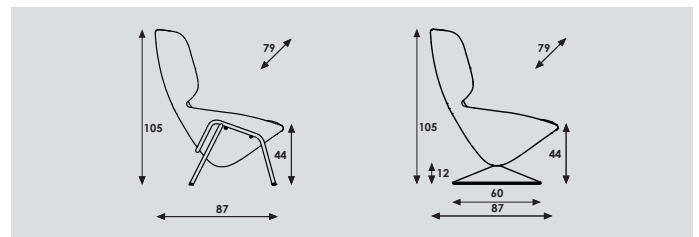

Moon

Patrick Norguet | 2022

Artifort®

Base:

4-legged

- Steel tube frame Ø 25x2mm.
- Finished in powder coat colour.
- With black plastic gliders. Possible with felt.

Disc, swiveling Ø 600mm.

- In structure powder coating colour.
- Disc is delivered standard with a plastic ring at the bottom.

Seat- and back:

- Steel insertframe.
- Covered with moulded PU-foam.

Upholstery:

- Upholstery category **1 2 3 5**
- Concealed zipper in the back.
- Depending on the chosen upholstery, after a while pleats will appear. This cannot be avoided.

Moon

model	armchair, 4-legged	armchair, disc, swiveling
meterage	341cm	341cm
weight	25kg	31,5cm
packing	1,1m3	1,1m3

WEYTS
INTERIEUR