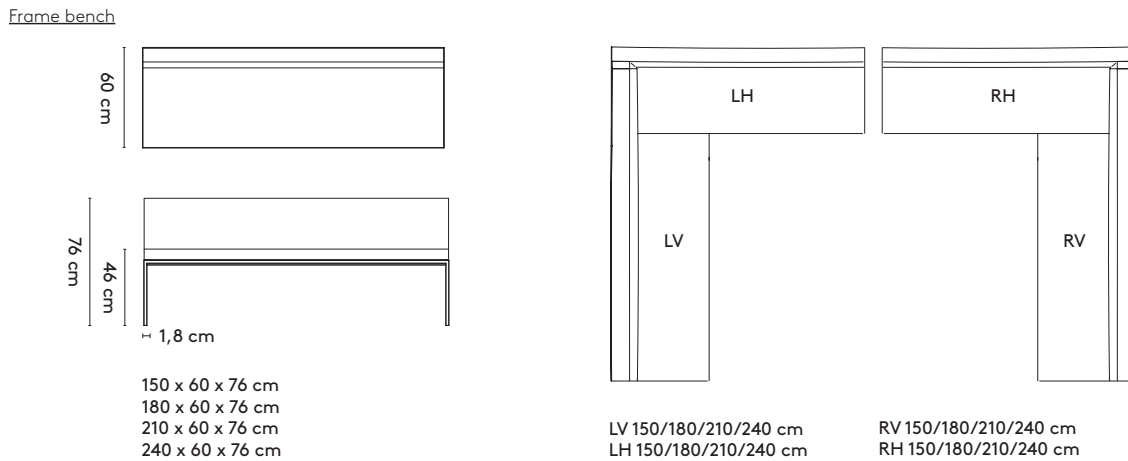

product

designer

year

1 Frame

Burkhard Vogtherr

2000 - 2022

2 Standard

3 Materials
 Seat: upholstered (fabric, leather) or oak (veneer, only available for Frame, not Frame II)
 Frame: mat chrome, epoxy fine texture on steel