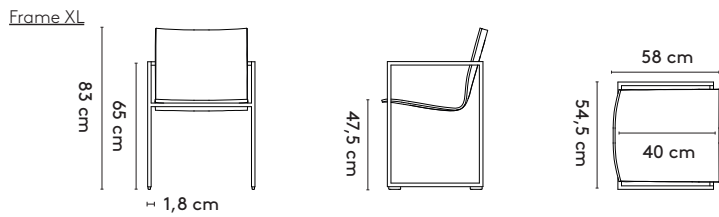

product

designer

year

1 Frame

Burkhard Vogtherr

2000 - 2022

2 Standard

3 Materials
 Seat: upholstered (fabric, leather) or oak (veneer, only available for Frame, not Frame II)
 Frame: mat chrome, epoxy fine texture on steel