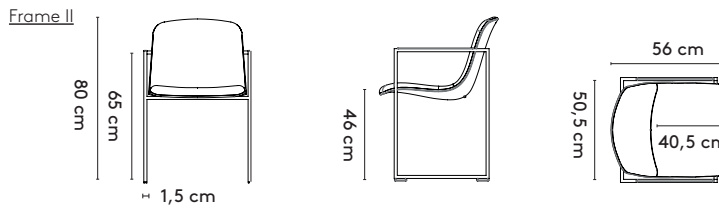

product

designer

year

1 Frame

Burkhard Vogtherr

2000 - 2022

2 Standard

3 Materials
 Seat: upholstered (fabric, leather) or oak (veneer, only available for Frame, not Frame II)
 Frame: mat chrome, epoxy fine texture on steel