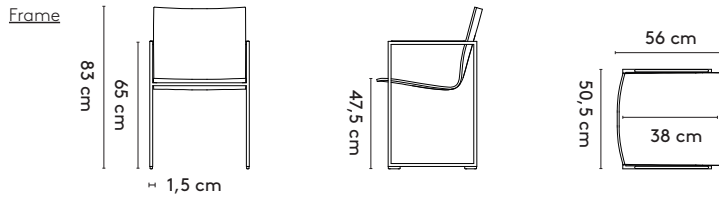

product

designer

year

1 Frame

Burkhard Vogtherr

2000 - 2022

2 Standard

3 Materials
 Seat: upholstered (fabric, leather) or oak (veneer, only available for Frame, not Frame II)
 Frame: mat chrome, epoxy fine texture on steel