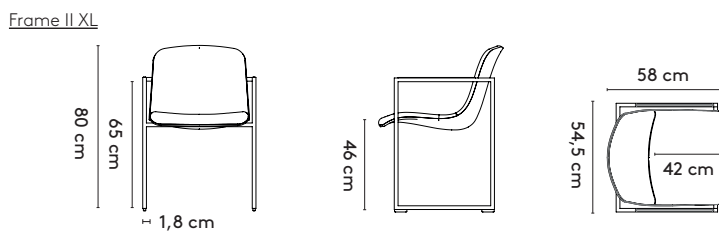

product

designer

year

1 Frame

Burkhard Vogtherr

2000 - 2022

2 Standard

3 Materials
 Seat: upholstered (fabric, leather) or oak (veneer, only available for Frame, not Frame II)
 Frame: mat chrome, epoxy fine texture on steel