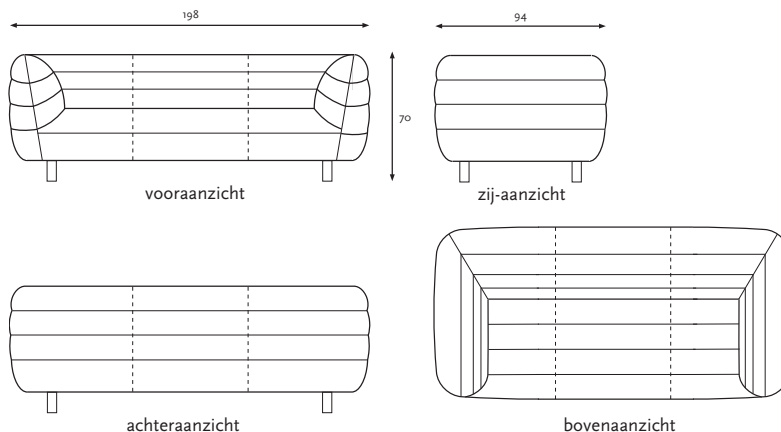

COCOON sofa 2,5-zits met 2 armen

Gerard van den Berg

Zie stippellijnen (indicatief) voor extra naden t.b.v. toepassing leer of stof met een specifieke dessin of draadrichting.

BANK IN CM	
BREEDTE	198
DIEPTE	94
HOOGTE	70
DIEPTE ZITTING	55
HOOGTE ARM	70
ZITHOOGTE	42
HOOGTE BINNENRUG	37
BREEDTE ZITGEDEELTE	143

ONDERSTEL	2,5-ZITS met 2 armen slede black grey

METRAGE	
STOFMETRAGE 1,40 M BREED UNI	6,4
LEERMETRAGE M2 BRUTO	11,3

ALGEMENE GEGEVENS

MEERPRIJS VOOR LEREN BAND: 10% van prijslijst van de betreffende stofcategorie of leersoort

FRAME: Multiplex en massief beuken

VERING: No-Sag veren

VULLING: Koudschuim, dacron in de hoes gestikt (300 gr).

ONDERSTEL: Standaard geleverd op stalen sledes black grey poedercoat, zonder vilt met extra antislip pads.

OPMERKINGEN ONDERSTEL: Sledes zijn ook verkrijgbaar 3 cm hoger zonder meerprijs.

STOFFERING: Niet mogelijk in het leer Bizon en Yak vanwege de kleine huiden. In two-tone alleen mogelijk met leren band aan de onderkant en stof aan de bovenkant. Stof wordt railroad gestoffeerd.

SIERSTIKSEL: Stoffering in leer en in stof heeft meekleurend stiksel, sierstiksel **niet** mogelijk.

COLORBOX: Tegen een meerprijs is het onderstel ook verkrijgbaar in overige kleuren staal uit de Colorbox. Voor RVS onderstel is **niet** mogelijk.

WEBSHOP: Alle nabestellingen van dopjes, vilt, glijders en andere service-producten kunnen direct besteld worden in onze webshop label-webshop.nl en worden binnen 3 à 4 werkdagen verstuurd.

OPMERKINGEN: Om misverstanden te voorkomen, graag bij bestelling van meerdere elementen een handschets van de opstelling meesturen. Bij combinaties worden verbindingsmechanismen tussen de elementen op verzoek meegeleverd en vastgezet aan de elementen.