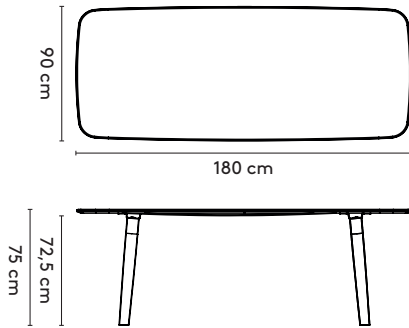

180 x 90 x 75 cm (between legs: 138 cm)
 220 x 90 x 75 cm (between legs: 153 cm)
 260 x 90 x 75 cm (between legs: 198 cm)

3 Materials

Top: oak or walnut (solid), oak smoked (solid)
Legs: beech laminate with oak or walnut top layer

5 Additional information

-

Aanvullende informatie

-

Weitere Informationen

-

6 Cable management

CM15
 EVOLine® One spot
 Ø 5,9 cm