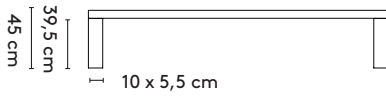

- 155 x 90 x 75 cm
- 190 x 90 x 75 cm
- 210 x 90 x 75 cm
- 240 x 90 x 75 cm
- 280 x 90 x 75 cm
- 210 x 105 x 75 cm
- 240 x 105 x 75 cm

Essenza rectangular XL

- 280 x 105 x 75 cm
- 320 x 105 x 75 cm
- 360 x 105 x 75 cm

Essenza bench

- 100 x 40 x 45 cm
- 150 x 40 x 45 cm
- 180 x 40 x 45 cm
- 220 x 40 x 45 cm

2b **Tailoring**

Essenza rectangular 1

Essenza rectangular XL

Essenza bench

3 **Materials**

Top: oak or walnut (solid), oak smoked (solid)
Legs: oak or walnut (solid), oak smoked (solid)