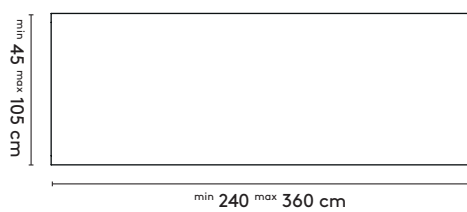

- 155 x 90 x 75 cm
- 190 x 90 x 75 cm
- 210 x 90 x 75 cm
- 240 x 90 x 75 cm
- 280 x 90 x 75 cm
- 210 x 105 x 75 cm
- 240 x 105 x 75 cm

Essenza rectangular XL

- 280 x 105 x 75 cm
- 320 x 105 x 75 cm
- 360 x 105 x 75 cm

Essenza bench

- 100 x 40 x 45 cm
- 150 x 40 x 45 cm
- 180 x 40 x 45 cm
- 220 x 40 x 45 cm

2b **Tailoring**

Essenza rectangular 1

Essenza rectangular XL

Essenza bench

3 **Materials**

Top: oak or walnut (solid), oak smoked (solid)
Legs: oak or walnut (solid), oak smoked (solid)