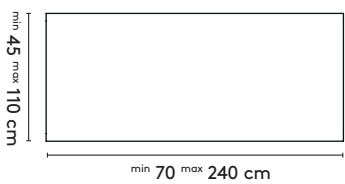

- 155 x 90 x 75 cm
- 190 x 90 x 75 cm
- 210 x 90 x 75 cm
- 240 x 90 x 75 cm
- 280 x 90 x 75 cm
- 210 x 105 x 75 cm
- 240 x 105 x 75 cm

Essenza rectangular XL

- 280 x 105 x 75 cm
- 320 x 105 x 75 cm
- 360 x 105 x 75 cm

Essenza bench

- 100 x 40 x 45 cm
- 150 x 40 x 45 cm
- 180 x 40 x 45 cm
- 220 x 40 x 45 cm

2b **Tailoring**

Essenza rectangular 1

Essenza rectangular XL

Essenza bench

3 **Materials**

Top: oak or walnut (solid), oak smoked (solid)
Legs: oak or walnut (solid), oak smoked (solid)