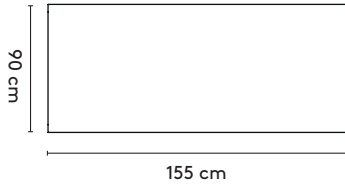

- 155 x 90 x 75 cm
- 190 x 90 x 75 cm
- 210 x 90 x 75 cm
- 240 x 90 x 75 cm
- 280 x 90 x 75 cm
- 210 x 105 x 75 cm
- 240 x 105 x 75 cm

Essenza rectangular XL

- 280 x 105 x 75 cm
- 320 x 105 x 75 cm
- 360 x 105 x 75 cm

Essenza bench

- 100 x 40 x 45 cm
- 150 x 40 x 45 cm
- 180 x 40 x 45 cm
- 220 x 40 x 45 cm

2b **Tailoring**

Essenza rectangular 1

Essenza rectangular XL

Essenza bench

3 **Materials**

Top: oak or walnut (solid), oak smoked (solid)
Legs: oak or walnut (solid), oak smoked (solid)