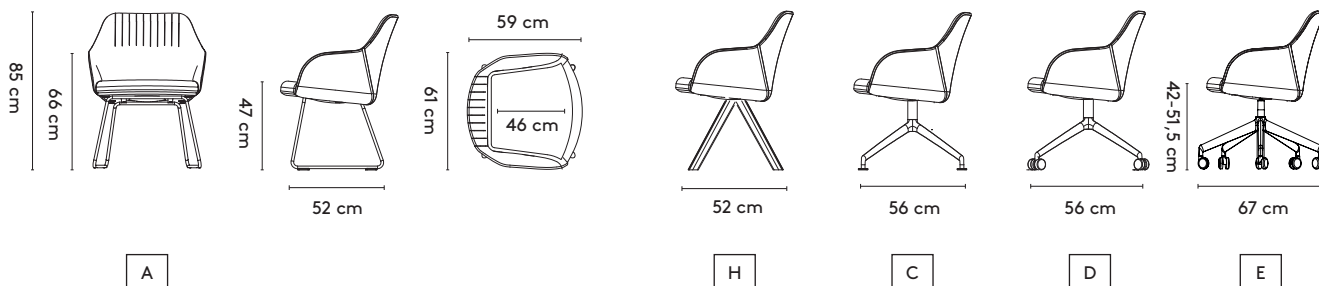

product

designer

year

1 Ease

Burkhard Vogtherr & Jonathan Prestwich

2013

2 Standard

3 Materials

Seat: upholstered (fabric, leather)
Frame:
A. Cantilever: epoxy fine texture on steel

H. 4 legs (fixed, swivel): oak (solid)

C. 4 feet central base (swivel) on feet: polished aluminum, epoxy fine texture on aluminum

D. 4 feet central base (fixed) on castors: polished aluminum, epoxy fine texture on aluminum

E. 5 feet central base (swivel, height adjustable) on castors: polished aluminum, epoxy fine texture on aluminum

Materialen

Kuip: gestoffeerd (stof, leer)
Onderstel:
A. Slede: epoxy fine texture op staal

H. 4 poten (vast of draaibaar): eiken (massief)

C. 4 teens centrale voet (draaibaar) op pootjes: gepolijst aluminium, epoxy fine texture op aluminium

D. 4 teens centrale voet (vast) op wielen: gepolijst aluminium, epoxy fine texture op aluminium

E. 5 teens centrale voet (draaibaar met gasveer) op wielen: gepolijst aluminium, epoxy fine texture op aluminium

Materialien

Sitzschale: gepolstert (Stoff, Leder)
Untergestell:
A. Kufen : Epoxy fine texture auf Stahl

H. 4 Beine (fest oder drehbar): Eiche (Massiv)

C. 4 Bein Zentralfuss (drehbar) auf Füße: poliertes Aluminium, Epoxy fine texture auf Aluminium

D. 4 Bein Zentralfuss (fest) auf Rollen: poliertes Aluminium, Epoxylack auf Aluminium, Epoxy fine texture auf Aluminium

E. 5 Bein Zentralfuss (drehbar mit Gasfeder) auf Rollen: poliertes Aluminium, Epoxylack auf Aluminium, Epoxy fine texture auf Aluminium

4 Finishes

All Arco colors and finishes for the mentioned materials

Afwerkingen

Alle Arco kleuren en lakafwerkingen voor de genoemde materialen

Ausführungen

Alle Arco Farben und Ausführungen für die genannten Materialien

5 Additional information

-

Aanvullende informatie

-

Weitere Informationen

-