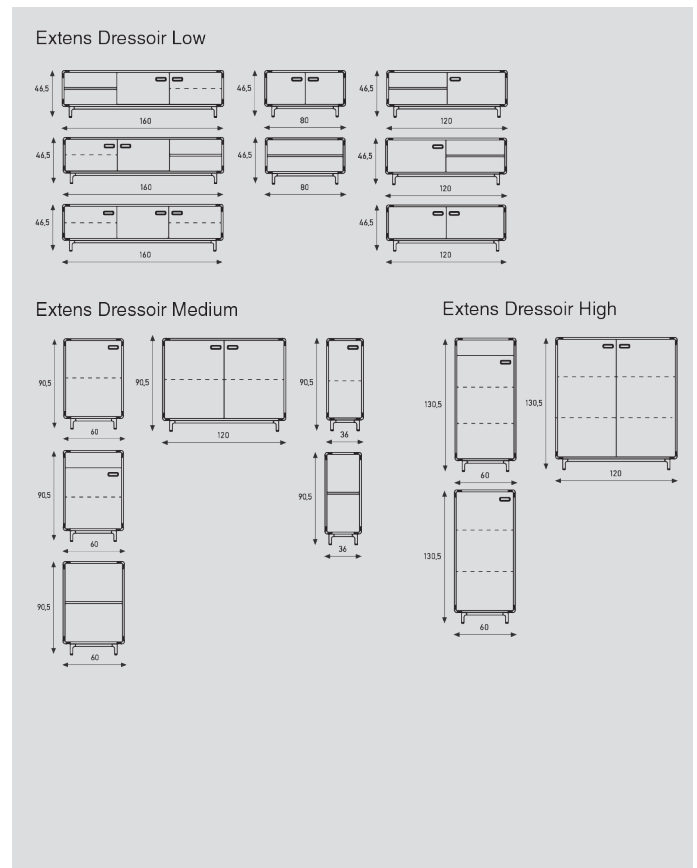

Options

Lock per door